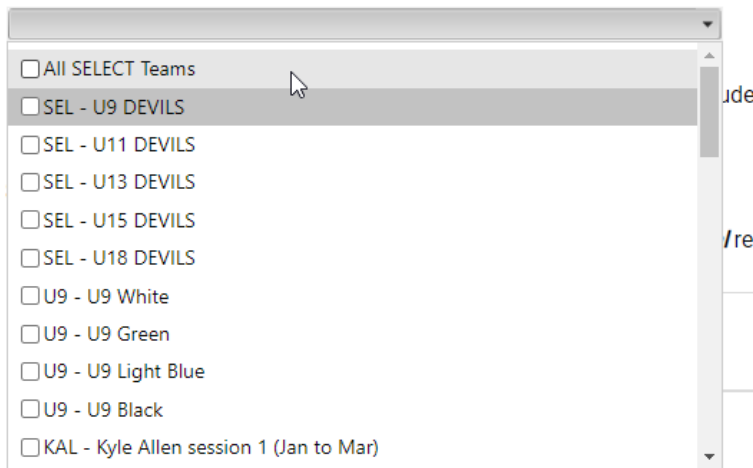

### Step 1: Select Your Team(s)

3. Practices

You can then chose from the 3 different options to copy the Personalized Feed Address and paste into your device calendar.